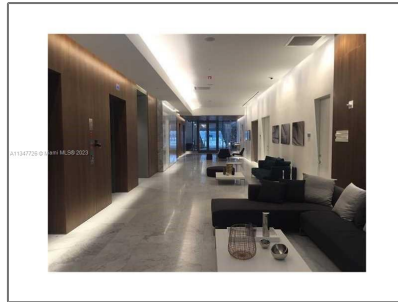

Residential Lease For Rent

1,373 Sqft - 68 SE 6th St # 2409, Miami, Florida
33131

Basic [Details](#)

Property Type: **Residential Lease**

Listing Type: **For Rent**

Listing ID: **A11347726**

Price: **\$6,000**

County: **Miami-Dade County**

City: **Miami**

Zipcode: **33131**

Street: **68 SE 6th St # 2409**

Building Name: **REACH CONDO**

Floor Number: **0**

Longitude: **W81° 48' 27.7"**

Features