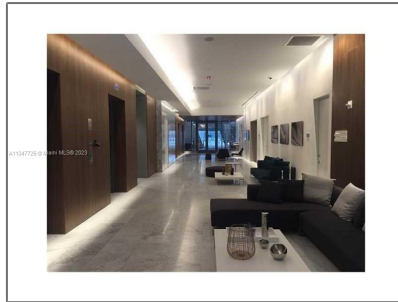

Residential Lease For Rent

1,373 Sqft - 68 SE 6th St # 2409, Miami, Florida
33131

Basic [Details](#)

Property Type: **Residential Lease**

Listing Type: **For Rent**

Listing ID: **A11347726**

Price: **\$6,000**

County: **Miami-Dade County**

City: **Miami**

Zipcode: **33131**

Street: **68 SE 6th St # 2409**

Building Name: **REACH CONDO**

Floor Number: **0**

Longitude: **W81° 48' 27.7"**

Features