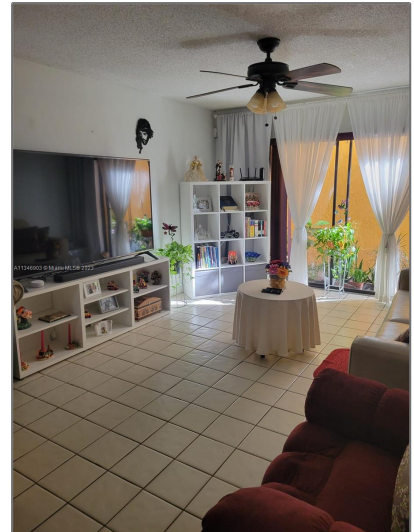

Residential For Sale

1,040 Sqft - 180 Royal Palm Rd # 112, Hialeah Gardens, Florida 33016

Basic [Details](#)

Property Type:	Residential
Listing Type:	For Sale
Listing ID:	A11346903
Price:	\$245,000
Bedrooms:	2
Bathrooms:	1
Half Bathrooms:	1
Square Footage:	1,040 Sqft
Year Built:	1968