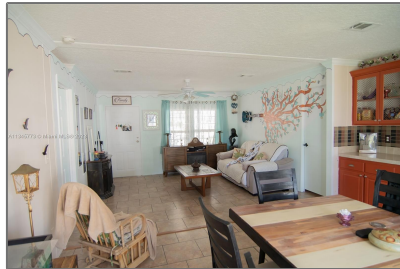

Residential For Sale

1,248 Sqft - 1970 SW 85th Ave, Davie, Florida
33324

Basic [Details](#)

Property Type:	Residential
Listing Type:	For Sale
Listing ID:	A11345773
Price:	\$268,500
Bedrooms:	3
Bathrooms:	2
Square Footage:	1,248 Sqft
Year Built:	2012
Lot Area:	4,800 Sqft