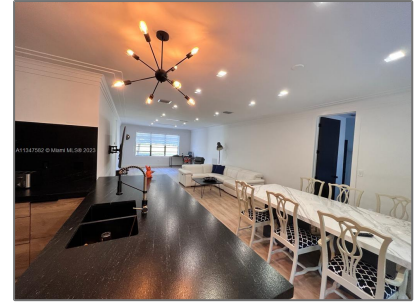

## Basic [Details](#)

Property Type:	<b>Residential Lease</b>
Listing Type:	<b>For Rent</b>
Listing ID:	<b>A11347582</b>
Price:	<b>\$7,500</b>
Bedrooms:	<b>3</b>
Bathrooms:	<b>3</b>
Square Footage:	<b>2,041 Sqft</b>
Year Built:	<b>1950</b>
Lot Area:	<b>7,200 Sqft</b>