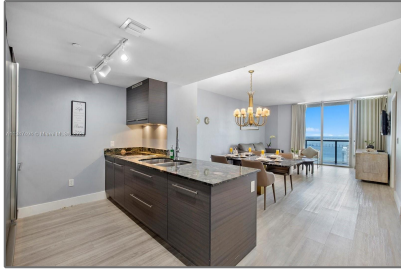

# Residential Lease For Rent

953 Sqft - 485 Brickell Ave # 4309, Miami, Florida 33131