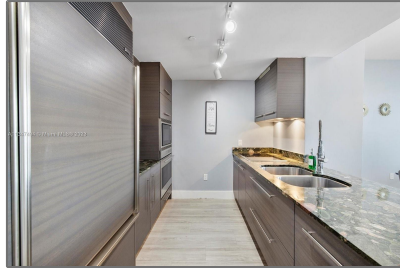

# Residential Lease For Rent

953 Sqft - 485 Brickell Ave # 4309, Miami, Florida 33131