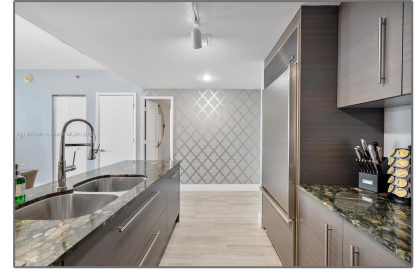

# Residential Lease For Rent

953 Sqft - 485 Brickell Ave # 4309, Miami, Florida 33131