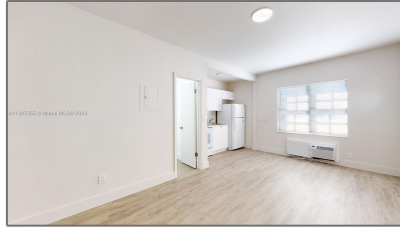

Residential Lease For Rent

6,607 Sqft - 828 Pennsylvania Ave # 12, Miami Beach, Florida 33139

Basic [Details](#)

Property Type: **Residential Lease**

Listing Type: **For Rent**

Listing ID: **A11347355**

Price: **\$2,000**