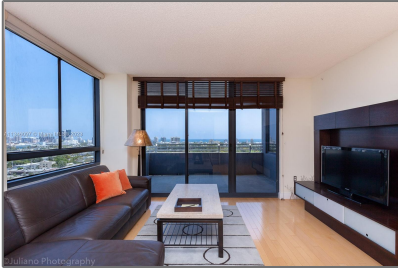

Residential Lease For Rent

1,262 Sqft - 1330 West Ave # 1613, Miami Beach, Florida 33139

Basic [Details](#)

Property Type: **Residential Lease**

Listing Type: **For Rent**

Listing ID: **A11346097**

Price: **\$5,200**