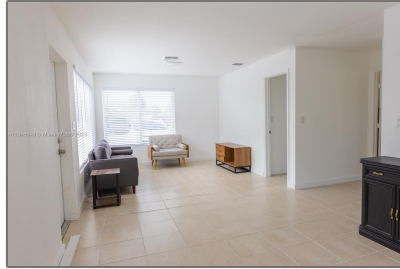

Residential Lease For Rent

1,000 Sqft - 542 SW 27th Ter, Fort Lauderdale,
Florida 33312

Basic [Details](#)

Property Type: **Residential Lease**

Listing Type: **For Rent**

Listing ID: **A11346849**

Price: **\$2,200**

County: **Broward County**

City: **Fort Lauderdale**

Zipcode: **33312**

Street: **542 SW 27th Ter**

Building Name: **MELROSE MANOR**

Floor Number: **0**

Longitude: **W81° 49' 17"**

Features