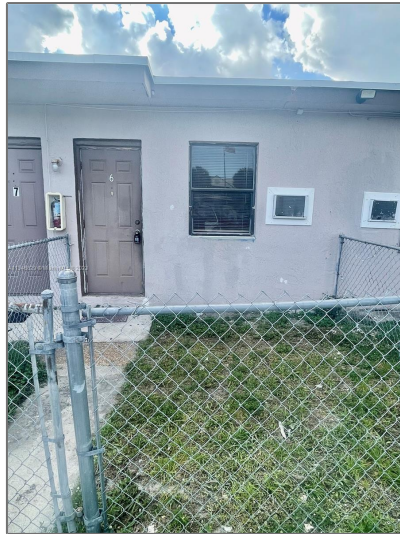

Residential Lease For Rent

3,416 Sqft - 4404 SW 22nd St # 6, West Park,
Florida 33023

Basic [Details](#)

Property Type:	Residential Lease
Listing Type:	For Rent
Listing ID:	A11346829
Price:	\$1,200
Bedrooms:	1
Bathrooms:	1
Square Footage:	3,416 Sqft
Year Built:	1957
Lot Area:	7,121 Sqft

Address [Map](#)

Country:	US
State:	FL
County:	Broward County
City:	West Park
Zipcode:	33023

Features

<input checked="" type="checkbox"/>	Cooling System:	Ceiling Fan(s), Electric
<input checked="" type="checkbox"/>	Fence:	Fenced
<input checked="" type="checkbox"/>	View:	Garden
<input checked="" type="checkbox"/>	Patio:	Open Porch
<input checked="" type="checkbox"/>	Furnished:	Unfurnished