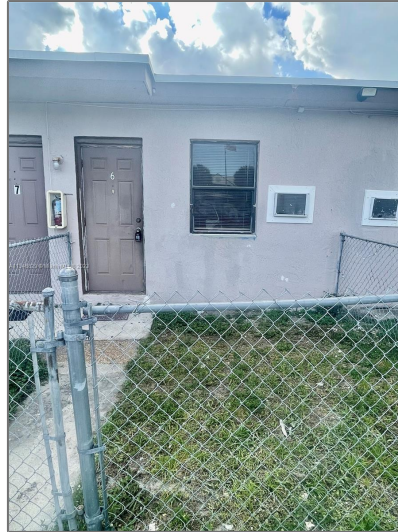

Residential Lease For Rent

3,416 Sqft - 4404 SW 22nd St # 6, West Park,
Florida 33023

Basic [Details](#)

Property Type:	Residential Lease
Listing Type:	For Rent
Listing ID:	A11346829
Price:	\$1,200
Bedrooms:	1
Bathrooms:	1
Square Footage:	3,416 Sqft
Year Built:	1957
Lot Area:	7,121 Sqft

Address [Map](#)

Country:	US
State:	FL
County:	Broward County
City:	West Park
Zipcode:	33023

Features

<input checked="" type="checkbox"/>	Cooling System:	Ceiling Fan(s), Electric
<input checked="" type="checkbox"/>	Fence:	Fenced
<input checked="" type="checkbox"/>	View:	Garden
<input checked="" type="checkbox"/>	Patio:	Open Porch
<input checked="" type="checkbox"/>	Furnished:	Unfurnished