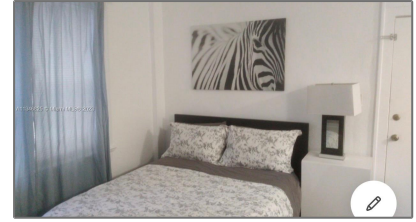

# Residential Lease For Rent

482 Sqft - 1611 Michigan Ave # 9, Miami Beach,  
Florida 33139

## Basic [Details](#)

Property Type:	<b>Residential Lease</b>
Listing Type:	<b>For Rent</b>
Listing ID:	<b>A11346825</b>
Price:	<b>\$1,800</b>
Bathrooms:	<b>1</b>
Square Footage:	<b>482 Sqft</b>
Year Built:	<b>1938</b>