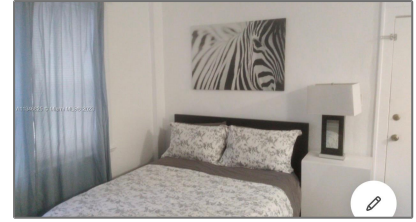

# Residential Lease For Rent

482 Sqft - 1611 Michigan Ave # 9, Miami Beach, Florida 33139

## Basic [Details](#)

Property Type:	<b>Residential Lease</b>
Listing Type:	<b>For Rent</b>
Listing ID:	<b>A11346825</b>
Price:	<b>\$1,800</b>
Bathrooms:	<b>1</b>
Square Footage:	<b>482 Sqft</b>
Year Built:	<b>1938</b>