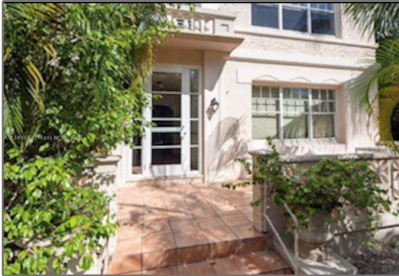

# Residential Lease For Rent

482 Sqft - 1611 Michigan Ave # 9, Miami Beach, Florida 33139

## Address [Map](#)

Country:	<b>US</b>
State:	<b>FL</b>
County:	<b>Miami-Dade County</b>
City:	<b>Miami Beach</b>
Zipcode:	<b>33139</b>
Street:	<b>1611 Michigan Ave # 9</b>
Building Name:	<b>MONTERREY CONDO</b>
Floor Number:	<b>0</b>
Longitude:	<b>W81° 51' 41.5"</b>
Latitude:	<b>N25° 47' 21.9"</b>