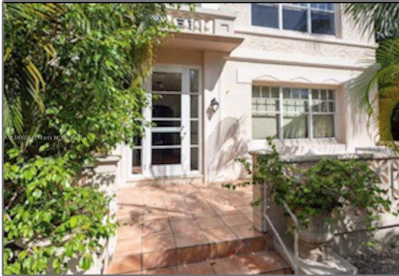

# Residential Lease For Rent

482 Sqft - 1611 Michigan Ave # 9, Miami Beach,  
Florida 33139

## Address [Map](#)

Country:	<b>US</b>
State:	<b>FL</b>
County:	<b>Miami-Dade County</b>
City:	<b>Miami Beach</b>
Zipcode:	<b>33139</b>
Street:	<b>1611 Michigan Ave # 9</b>
Building Name:	<b>MONTERREY CONDO</b>
Floor Number:	<b>0</b>
Longitude:	<b>W81° 51' 41.5"</b>
Latitude:	<b>N25° 47' 21.9"</b>