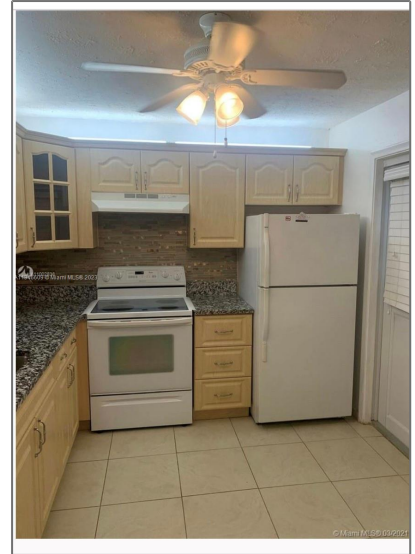

Residential Lease For Rent

1,092 Sqft - 232 NE 12th Ave # 107, Hallandale Beach, Florida 33009

Basic [Details](#)

Property Type: **Residential Lease**

Listing Type: **For Rent**

Listing ID: **A11346609**

Price: **\$2,400**

City: **Hallandale Beach**

Zipcode: **33009**

Street: **232 NE 12th Ave #
107**

Features

Swimming Pool: **In Ground**

View: **Garden**

Furnished: **Furnished**

Building Name: **MEADOWBROOK
TOWERS CONDO**