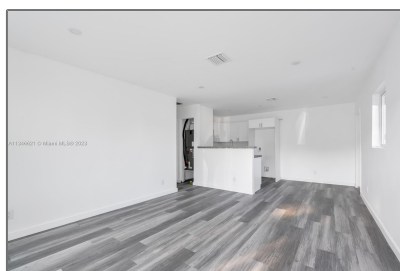

Residential For Sale

912 Sqft - 3601 R J Hendley Ave, Riviera Beach, Florida 33404

Basic [Details](#)

Property Type: **Residential**

Listing Type: **For Sale**

Listing ID: **A11346621**

Price: **\$345,000**