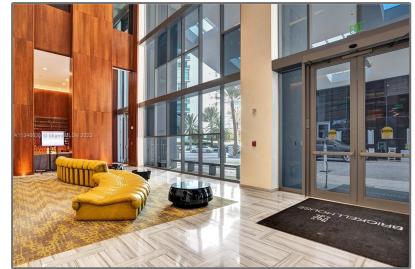

# Residential Lease For Rent

1,012 Sqft - 1300 Brickell Bay Dr # 2002, Miami, Florida 33131