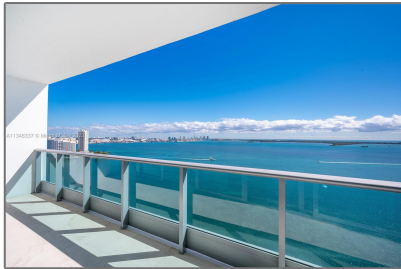

Residential Lease For Rent

1,730 Sqft - 1331 Brickell Bay Dr # 2309, Miami, Florida 33131

Basic [Details](#)

Property Type: **Residential Lease**

Listing Type: **For Rent**

Listing ID: **A11346337**

Price: **\$8,950**