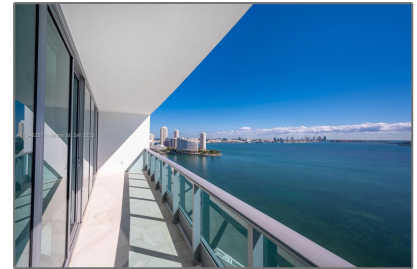

Residential Lease For Rent

1,730 Sqft - 1331 Brickell Bay Dr # 2309, Miami, Florida 33131

Basic [Details](#)

Property Type: **Residential Lease**

Listing Type: **For Rent**

Listing ID: **A11346337**

Price: **\$8,950**