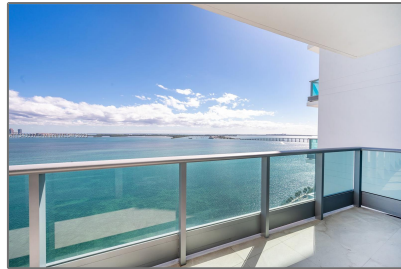

Residential Lease For Rent

1,730 Sqft - 1331 Brickell Bay Dr # 2309, Miami, Florida 33131

Basic [Details](#)

Property Type: **Residential Lease**

Listing Type: **For Rent**

Listing ID: **A11346337**

Price: **\$8,950**