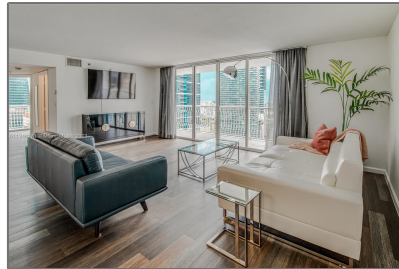

Residential Lease For Rent

1,105 Sqft - 1200 Brickell Bay Dr # 2623, Miami, Florida 33131

Basic [Details](#)

Property Type: **Residential Lease**

Listing Type: **For Rent**

Listing ID: **A11346173**

Price: **\$3,800**

City: **Miami**

Zipcode: **33131**

Street: **1200 Brickell Bay
Dr # 2623**

Building Name: **THE CLUB AT
BRICKELL BAY**

Floor Number: **0**

Longitude: **W81° 48' 36.2"**

Features

Swimming Pool: **Other**