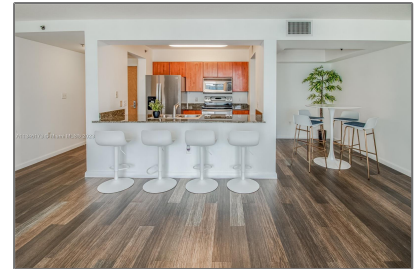

Residential Lease For Rent

1,105 Sqft - 1200 Brickell Bay Dr # 2623, Miami, Florida 33131

Basic [Details](#)

Property Type: **Residential Lease**

Listing Type: **For Rent**

Listing ID: **A11346173**

Price: **\$3,800**

City: **Miami**

Zipcode: **33131**

Street: **1200 Brickell Bay
Dr # 2623**

Building Name: **THE CLUB AT
BRICKELL BAY**

Floor Number: **0**

Longitude: **W81° 48' 36.2"**

Features

Swimming Pool: **Other**