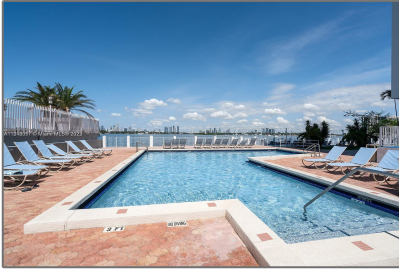

Residential Lease For Rent

662 Sqft - 1250 West Ave # 6L, Miami Beach,
Florida 33139

Basic [Details](#)

Property Type: **Residential Lease**

Listing Type: **For Rent**

Listing ID: **A11346057**

Price: **\$2,250**

City: **Miami Beach**

Zipcode: **33139**

Street: **1250 West Ave # 6L**

Building Name: **BAY GARDEN
MANOR CONDO**

Floor Number: **0**

Longitude: **W81° 51' 24.3"**

Features

Swimming Pool: **Other**