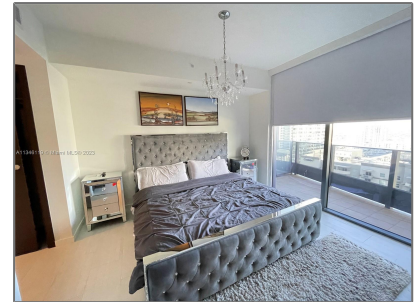

Residential Lease For Rent

826 Sqft - 1000 Brickell Plz # 2011, Miami,
Florida 33131

Basic [Details](#)

Property Type: **Residential Lease**

Listing Type: **For Rent**

Listing ID: **A11346119**

Price: **\$4,800**

Bedrooms: **1**

Bathrooms: **1**

Half Bathrooms: **1**

Square Footage: **826 Sqft**

Year Built: **2019**

Address [Map](#)

Country: **US**

State: **FL**