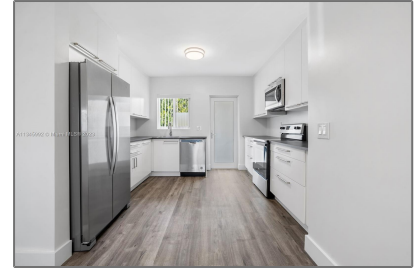

Residential Lease For Rent

850 Sqft - 600 Layne Blvd # 126, Hallandale Beach, Florida 33009

Basic [Details](#)

Property Type: **Residential Lease**

Listing Type: **For Rent**

Listing ID: **A11345992**

Price: **\$2,450**