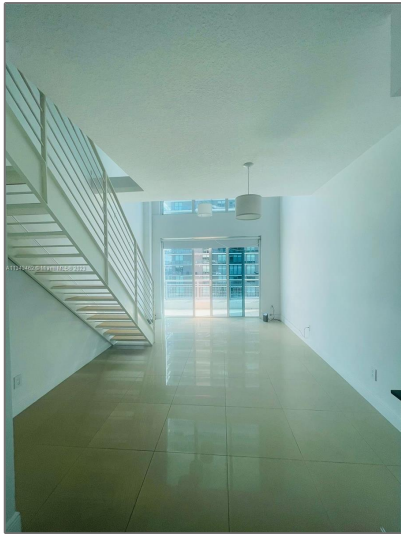

Residential Lease For Rent

780 Sqft - 60 SW 13th St # 3622, Miami, Florida 33130

Basic [Details](#)

Property Type:	Residential Lease
Listing Type:	For Rent
Listing ID:	A11343462
Price:	\$3,000
Bedrooms:	1
Bathrooms:	1
Half Bathrooms:	1
Square Footage:	780 Sqft
Year Built:	2008