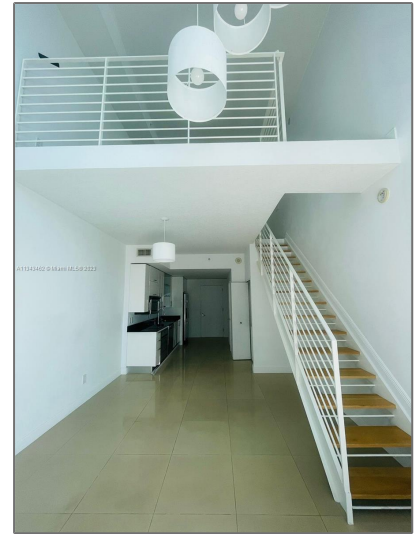

Residential Lease For Rent

780 Sqft - 60 SW 13th St # 3622, Miami, Florida 33130

Basic [Details](#)

Property Type:	Residential Lease
Listing Type:	For Rent
Listing ID:	A11343462
Price:	\$3,000
Bedrooms:	1
Bathrooms:	1
Half Bathrooms:	1
Square Footage:	780 Sqft
Year Built:	2008