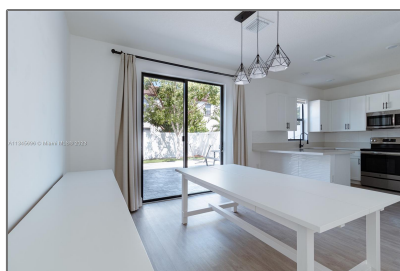

Residential Lease For Rent

1,708 Sqft - 3435 W 105th Pl, Hialeah, Florida
33018

Basic [Details](#)

Property Type: **Residential Lease**

Listing Type: **For Rent**

Listing ID: **A11345696**

Price: **\$3,600**