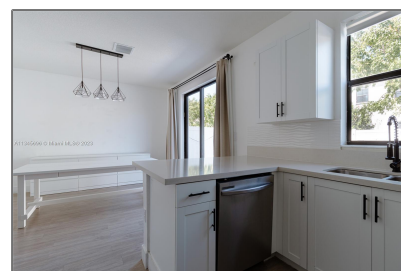

Residential Lease For Rent

1,708 Sqft - 3435 W 105th Pl, Hialeah, Florida
33018

Basic [Details](#)

Property Type: **Residential Lease**

Listing Type: **For Rent**

Listing ID: **A11345696**

Price: **\$3,600**