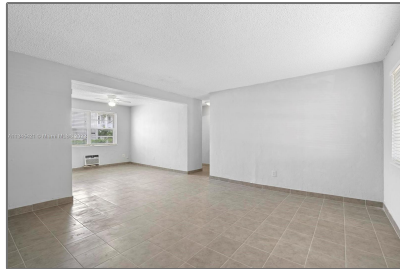

Residential Lease For Rent

855 Sqft - 685 84th St # 2, Miami Beach, Florida
33141

Basic [Details](#)

Property Type: **Residential Lease**

Listing Type: **For Rent**

Listing ID: **A11345421**

Price: **\$2,550**