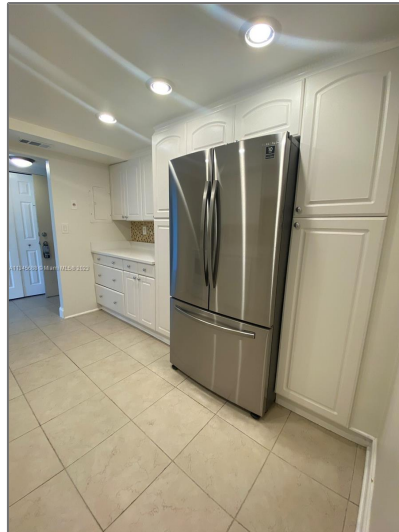

## Basic [Details](#)

Property Type: **Residential Lease**

Listing Type: **For Rent**

Listing ID: **A11345688**

Price: **\$3,200**

Bedrooms: **3**

Bathrooms: **2**

Square Footage: **1,430 Sqft**