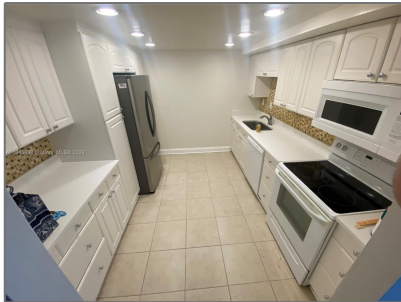

## Basic [Details](#)

Property Type: **Residential Lease**

Listing Type: **For Rent**

Listing ID: **A11345688**

Price: **\$3,200**

Bedrooms: **3**

Bathrooms: **2**

Square Footage: **1,430 Sqft**