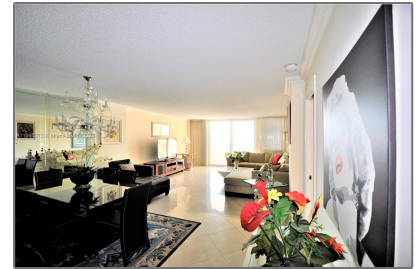

Residential Lease For Rent

1,300 Sqft - 1865 S Ocean Dr # 20H, Hallandale Beach, Florida 33009

Basic [Details](#)

Property Type:	Residential Lease
Listing Type:	For Rent
Listing ID:	A11345272
Price:	\$2,400
Bedrooms:	1
Bathrooms:	2
Square Footage:	1,300 Sqft
Year Built:	1974

Features

✓	Swimming Pool:	Heated, In Ground
✓	Heating System:	Electric, Heat Pump/reverse Cycle
✓	Cooling System:	Electric
✓	Fence:	Fenced
✓	Furnished:	Furnished

Address [Map](#)

Country:	US
State:	FL
County:	Broward County
City:	Hallandale Beach
Zipcode:	33009
Street:	1865 S Ocean Dr # 20H
Building Name:	PRINCE GEORGE ARMS CONDO
Floor Number:	0
Longitude:	W81° 52' 46.3"