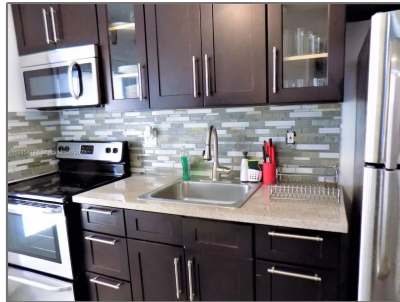

## Basic [Details](#)

Property Type:	<b>Residential</b>
Listing Type:	<b>For Sale</b>
Listing ID:	<b>A11345403</b>
Price:	<b>\$199,000</b>
Bathrooms:	<b>1</b>
Square Footage:	<b>394 Sqft</b>
Year Built:	<b>1973</b>