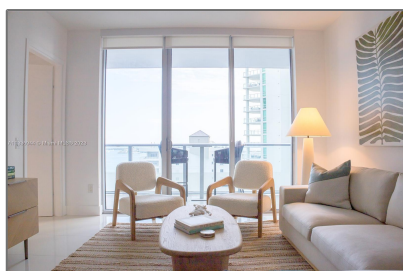

Residential Lease For Rent

701 Sqft - 1300 Brickell Bay Dr # 1608, Miami,
Florida 33131

Basic [Details](#)

Property Type: **Residential Lease**

Listing Type: **For Rent**

Listing ID: **A11336944**

Price: **\$4,500**