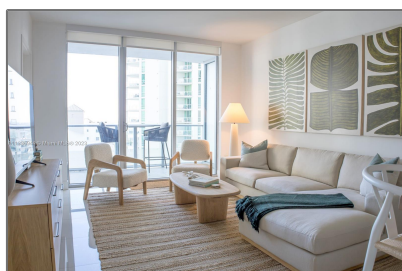

Residential Lease For Rent

701 Sqft - 1300 Brickell Bay Dr # 1608, Miami,
Florida 33131

Basic [Details](#)

Property Type: **Residential Lease**

Listing Type: **For Rent**

Listing ID: **A11336944**

Price: **\$4,500**