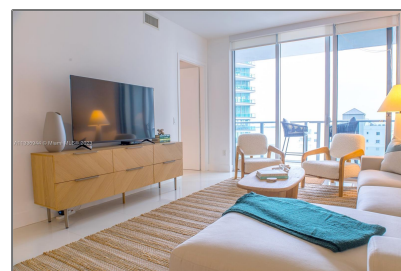

Residential Lease For Rent

701 Sqft - 1300 Brickell Bay Dr # 1608, Miami,
Florida 33131

Basic [Details](#)

Property Type: **Residential Lease**

Listing Type: **For Rent**

Listing ID: **A11336944**

Price: **\$4,500**

✓ Heating System: **Central**

✓ Cooling System: **Central Air**

✓ View: **Bay, Water**

✓ Patio: **Porch/balcony, Open
Balcony**

✓ Furnished: **Furnished**

Longitude: **W81° 48' 35.3"**

Latitude: **N25° 45' 37.3"**