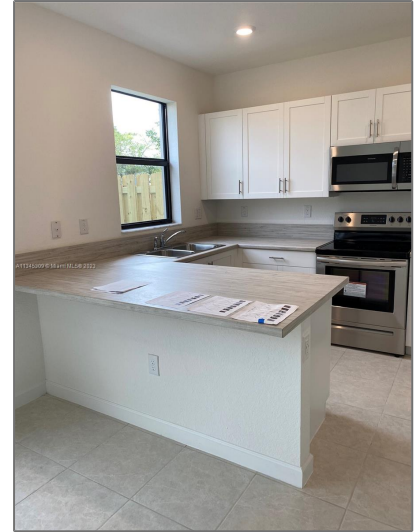

Residential Lease For Rent

1,483 Sqft - 28741 SW 132nd Ct # 28741,
Homestead, Florida 33033

Basic [Details](#)

Property Type:	Residential Lease
Listing Type:	For Rent
Listing ID:	A11345309
Price:	\$2,500
Bedrooms:	3
Bathrooms:	2
Half Bathrooms:	1
Square Footage:	1,483 Sqft
Year Built:	2022
Lot Area:	2,091 Sqft

Address [Map](#)

Country:	US
State:	FL
County:	Miami-Dade County
City:	Homestead

Features

Furnished:

[Unfurnished](#)

Zipcode:	33033
Street:	28741 SW 132nd Ct # 28741
Building Name:	PINE ISLE
Floor Number:	0
Longitude:	W81° 35' 43.2"
Latitude:	N25° 30' 1.2"