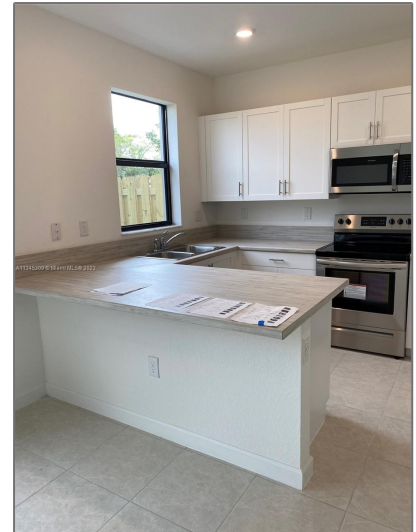

# Residential Lease For Rent

1,483 Sqft - 28741 SW 132nd Ct # 28741,  
Homestead, Florida 33033

## Basic [Details](#)

Property Type:	<b>Residential Lease</b>
Listing Type:	<b>For Rent</b>
Listing ID:	<b>A11345309</b>
Price:	<b>\$2,500</b>
Bedrooms:	<b>3</b>
Bathrooms:	<b>2</b>
Half Bathrooms:	<b>1</b>
Square Footage:	<b>1,483 Sqft</b>
Year Built:	<b>2022</b>
Lot Area:	<b>2,091 Sqft</b>

## Features

Furnished:

[Unfurnished](#)

Zipcode:	<b>33033</b>
Street:	<b>28741 SW 132nd Ct # 28741</b>
Building Name:	<b>PINE ISLE</b>
Floor Number:	<b>0</b>
Longitude:	<b>W81° 35' 43.2"</b>
Latitude:	<b>N25° 30' 1.2"</b>