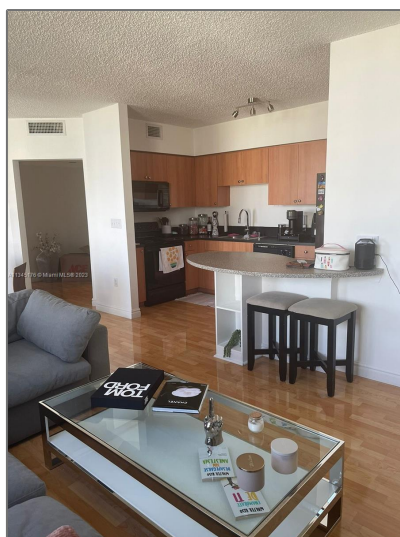

Residential Lease For Rent

806 Sqft - 1330 West Ave # 1103, Miami Beach, Florida 33139

Basic [Details](#)

Property Type:	Residential Lease
Listing Type:	For Rent
Listing ID:	A11345176
Price:	\$3,600
Bedrooms:	1
Bathrooms:	1
Square Footage:	806 Sqft
Year Built:	2001