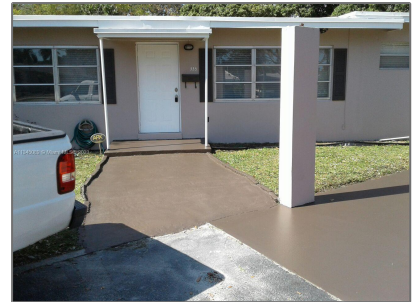

Residential Lease For Rent

1,568 Sqft - 335 SW 18, Fort Lauderdale, Florida
33312

Basic [Details](#)

Property Type: **Residential Lease**

Listing Type: **For Rent**

Listing ID: **A11345089**

Price: **\$3,350**

Bedrooms: **3**

Bathrooms: **2**

Square Footage: **1,568 Sqft**

Year Built: **1954**

Lot Area: **1,564 Sqft**

Address [Map](#)

Country: **US**

State: **FL**

County: **Broward County**

City: **Fort Lauderdale**

Zipcode: **33312**

Features

Cooling System: **Central Air**

Pet Allowed: **Maximum 20 Lbs**

Furnished: **Unfurnished**

Street: **335 SW 18**