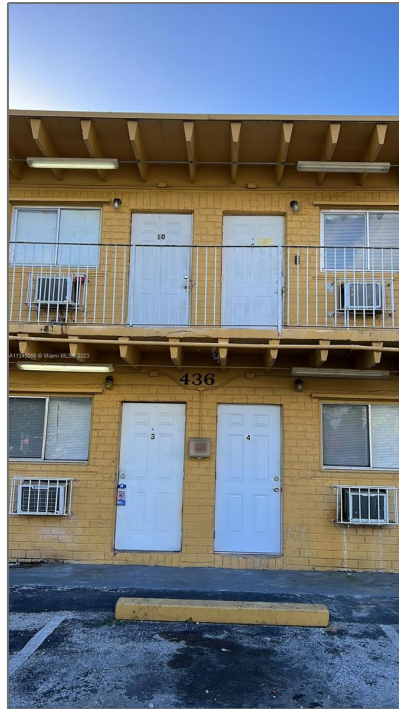

Residential Lease For Rent

400 Sqft - 436 SW 8th Ave # 9, Homestead,
Florida 33030

Basic [Details](#)

Property Type: **Residential Lease**

Listing Type: **For Rent**

Listing ID: **A11345056**

Price: **\$1,300**

Bathrooms: **1**

Square Footage: **400 Sqft**

Year Built: **1956**

Lot Area: **400 Sqft**

Address [Map](#)

Country: **US**

State: **FL**

County: **Miami-Dade County**

City: **Homestead**

Features

Cooling System: **Wall/window Unit(s), Electric**

Pet Allowed: **Yes, No**

Furnished: **Unfurnished**

Zipcode:	33030
Street:	436 SW 8th Ave # 9
Building Name:	BETTY LU HOMESITES
Floor Number:	0
Longitude:	W81° 30' 44.4"
Latitude:	N25° 27' 55.5"