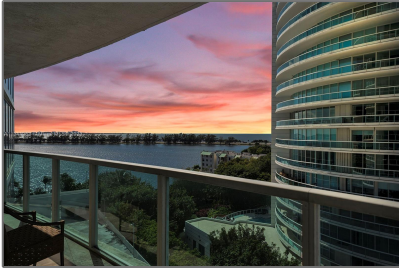

# Residential Lease For Rent

791 Sqft - 2101 Brickell Ave # 608, Miami, Florida 33129