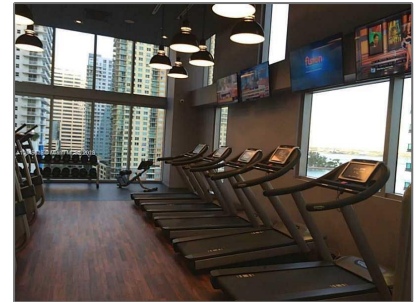

Residential Lease For Rent

969 Sqft - 1300 BRICKELL BAY DR # 2907,
Miami, Florida 33131

Basic [Details](#)

Property Type:	Residential Lease
Listing Type:	For Rent
Listing ID:	A11345016
Price:	\$4,990
Bedrooms:	2
Bathrooms:	2
Half Bathrooms:	1
Square Footage:	969 Sqft
Year Built:	2014

Address [Map](#)

Country:	US
State:	FL
County:	Miami-Dade County
City:	Miami
Zipcode:	33131
Street:	1300 BRICKELL BAY DR # 2907
Floor Number:	0
Longitude:	W81° 48' 35.3"

Features

✓	Swimming Pool:	Other, Above Ground
✓	Heating System:	Central
✓	Cooling System:	Central Air
✓	Patio:	Porch/balcony, Open Balcony
✓	Furnished:	Unfurnished