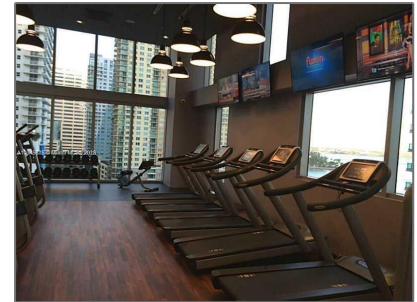

Residential Lease For Rent

969 Sqft - 1300 BRICKELL BAY DR # 2907,
Miami, Florida 33131

Basic [Details](#)

Property Type:	Residential Lease
Listing Type:	For Rent
Listing ID:	A11345016
Price:	\$4,990
Bedrooms:	2
Bathrooms:	2
Half Bathrooms:	1
Square Footage:	969 Sqft
Year Built:	2014

Address [Map](#)

Country:	US
State:	FL
County:	Miami-Dade County
City:	Miami
Zipcode:	33131
Street:	1300 BRICKELL BAY DR # 2907
Floor Number:	0
Longitude:	W81° 48' 35.3"

Features

✓	Swimming Pool:	Other, Above Ground
✓	Heating System:	Central
✓	Cooling System:	Central Air
✓	Patio:	Porch/balcony, Open Balcony
✓	Furnished:	Unfurnished