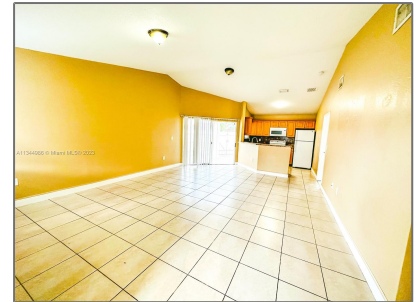

Residential Lease For Rent

951 Sqft - 3000 San Remo Cir, Homestead, Florida
33035

Basic [Details](#)

Property Type: **Residential Lease**

Listing Type: **For Rent**

Listing ID: **A11344986**

Price: **\$2,100**