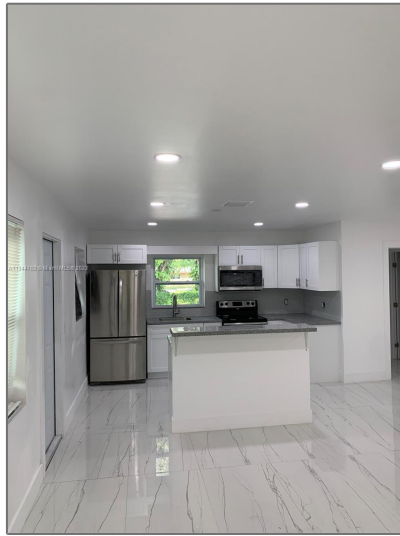

Residential Lease For Rent

1,520 Sqft - 1135 NE 149, Miami, Florida 33161

Basic Details

Property Type: **Residential Lease**

Listing Type: **For Rent**

Listing ID: **A11344782**

Price: **\$3,450**

Bedrooms: **4**

Zipcode: **33161**

Street: **1135 NE 149**

Floor Number: **0**

Features

✓ Heating System: **Central**

✓ Cooling System: **Central Air**

✓ Patio: **Patio, Open Porch**

✓ Furnished: **Unfurnished**