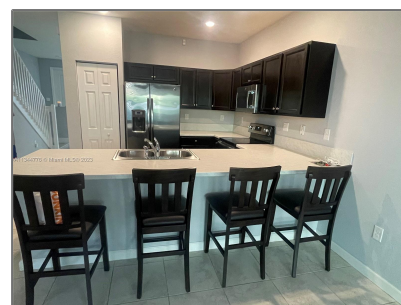

Residential Lease For Rent

1,524 Sqft - 11417 SW 250th St, Homestead,
Florida 33032

Basic [Details](#)

Property Type:	Residential Lease
Listing Type:	For Rent
Listing ID:	A11344776
Price:	\$2,750
Bedrooms:	3
Bathrooms:	2
Half Bathrooms:	1
Square Footage:	1,524 Sqft
Year Built:	2017
Lot Area:	1,824 Sqft