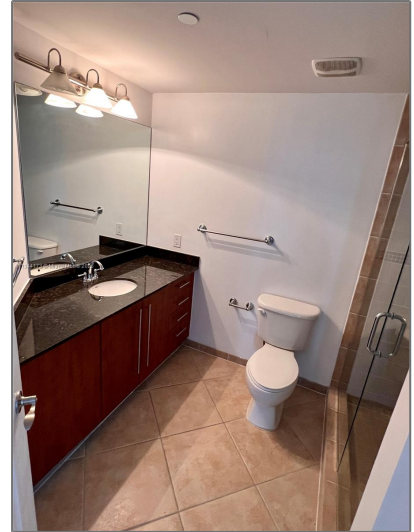

Residential Lease For Rent

1,155 Sqft - 7350 SW 89th St # 1211S, Miami,
Florida 33156

Basic [Details](#)

Property Type: **Residential Lease**

Listing Type: **For Rent**

Listing ID: **A11344173**

Price: **\$3,300**

Bedrooms: **2**

Bathrooms: **2**

Square Footage: **1,155 Sqft**

Year Built: **2007**

Address [Map](#)

Country: **US**

State: **FL**

County: **Miami-Dade County**