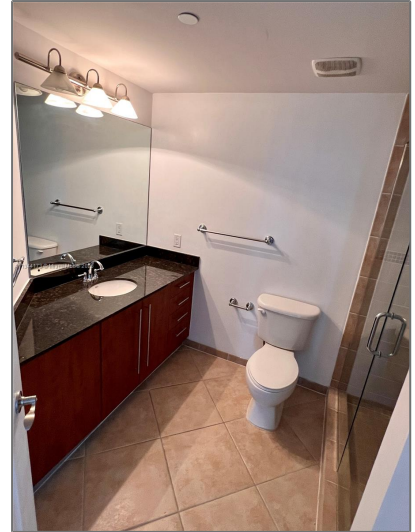

Residential Lease For Rent

1,155 Sqft - 7350 SW 89th St # 1211S, Miami,
Florida 33156

Basic [Details](#)

Property Type: **Residential Lease**

Listing Type: **For Rent**

Listing ID: **A11344173**

Price: **\$3,300**

Bedrooms: **2**

Bathrooms: **2**

Square Footage: **1,155 Sqft**

Year Built: **2007**

Address [Map](#)

Country: **US**

State: **FL**

County: **Miami-Dade County**