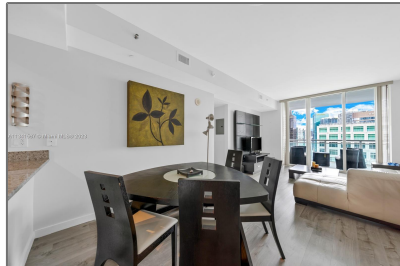

Residential Lease For Rent

774 Sqft - 951 Brickell Ave # 3501, Miami, Florida 33131

Basic [Details](#)

Property Type: **Residential Lease**

Listing Type: **For Rent**

Listing ID: **A11341587**

Price: **\$3,500**