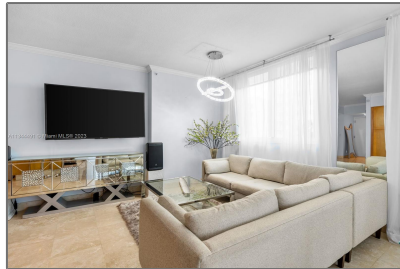

Residential Lease For Rent

1,481 Sqft - 1755 E Hallandale Beach Blvd #
302E, Hallandale Beach, Florida 33009

Basic [Details](#)

Property Type: **Residential Lease**

Listing Type: **For Rent**

Listing ID: **A11344491**