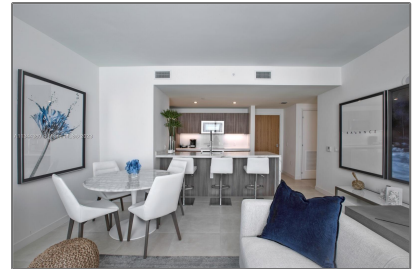

Residential Lease For Rent

826 Sqft - 401 N Birch Rd # 514, Fort Lauderdale, Florida 33304

Basic [Details](#)

Property Type: **Residential Lease**

Listing Type: **For Rent**

Listing ID: **A11344389**

Price: **\$5,000**