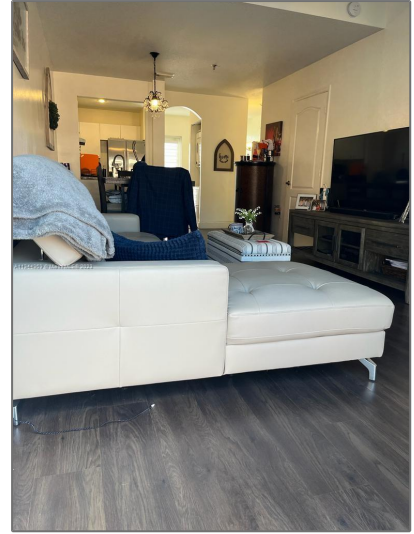

Residential Lease For Rent

1,200 Sqft - 925 NW 82nd Ave # A, Miami, Florida 33126

Basic [Details](#)

Property Type: **Residential Lease**

Listing Type: **For Rent**

Listing ID: **A11344369**

Price: **\$2,600**