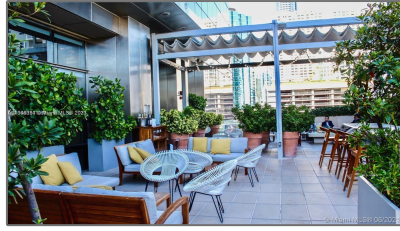

Residential Lease For Rent

2,139 Sqft - 1425 Brickell Ave # 48C, Miami,
Florida 33131

Basic [Details](#)

Property Type: **Residential Lease**

Listing Type: **For Rent**

Listing ID: **A11344334**

Price: **\$12,000**

Furnished

Address [Map](#)

Country: **US**

State: **FL**

County: **Miami-Dade County**

City: **Miami**

Zipcode: **33131**

Street: **1425 Brickell Ave #
48C**