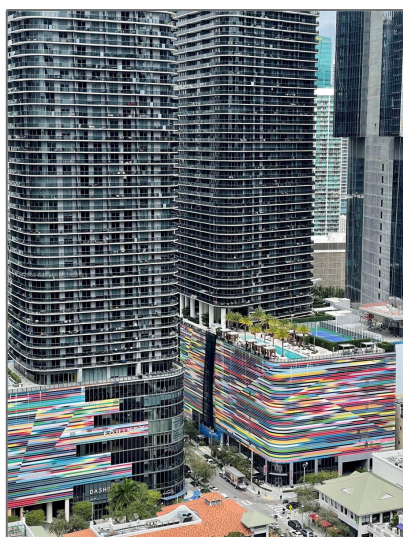

Residential Lease For Rent

1,012 Sqft - 1111 SW 1st Ave, Miami, Florida
33130

Basic [Details](#)

Property Type:	Residential Lease
Listing Type:	For Rent
Listing ID:	A11343988
Price:	\$3,800
Bedrooms:	2
Bathrooms:	2
Square Footage:	1,012 Sqft
Year Built:	2008

Address [Map](#)

Country:	US
State:	FL
County:	Miami-Dade County
City:	Miami
Zipcode:	33130
Street:	1111 SW 1st Ave

Features

<input checked="" type="checkbox"/>	Swimming Pool:	Community
<input checked="" type="checkbox"/>	Pet Allowed:	Maximum 20 Lbs
<input checked="" type="checkbox"/>	Furnished:	Unfurnished