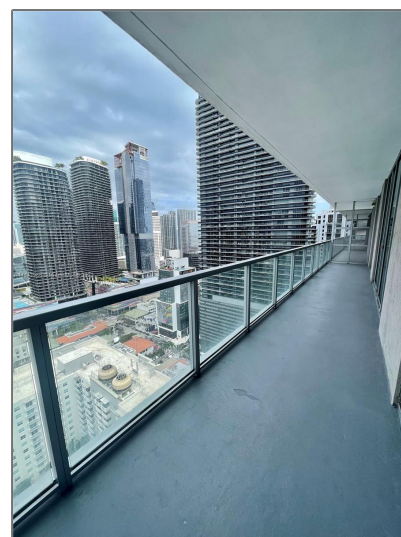

Residential Lease For Rent

1,012 Sqft - 1111 SW 1st Ave, Miami, Florida
33130

Basic [Details](#)

Property Type:	Residential Lease
Listing Type:	For Rent
Listing ID:	A11343988
Price:	\$3,800
Bedrooms:	2
Bathrooms:	2
Square Footage:	1,012 Sqft
Year Built:	2008

Address [Map](#)

Country:	US
State:	FL
County:	Miami-Dade County
City:	Miami
Zipcode:	33130
Street:	1111 SW 1st Ave

Features

<input checked="" type="checkbox"/>	Swimming Pool:	Community
<input checked="" type="checkbox"/>	Pet Allowed:	Maximum 20 Lbs
<input checked="" type="checkbox"/>	Furnished:	Unfurnished