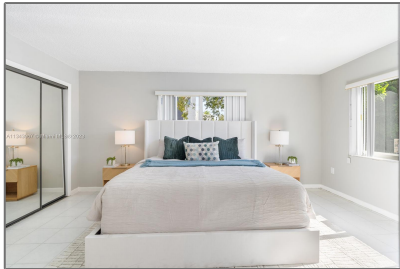

Residential Lease For Rent

870 Sqft - 335 SW 20th St # 2, Fort Lauderdale,
Florida 33315

Basic [Details](#)

Property Type: **Residential Lease**

Listing Type: **For Rent**

Listing ID: **A11343967**

Price: **\$2,600**