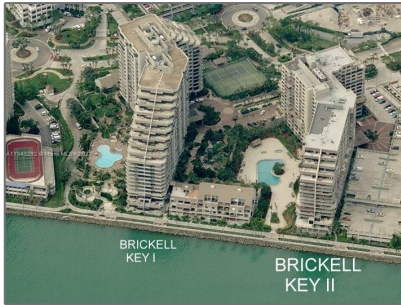

# Residential Lease For Rent

1,200 Sqft - 540 Brickell Key Dr # 608, Miami,  
Florida 33131

## Address [Map](#)

Country: **US**

State: **FL**

County: **Miami-Dade County**

City: **Miami**

Zipcode: **33131**

Street: **540 Brickell Key Dr  
# 608**

Building Name: **BRICKELL KEY II  
CONDO**