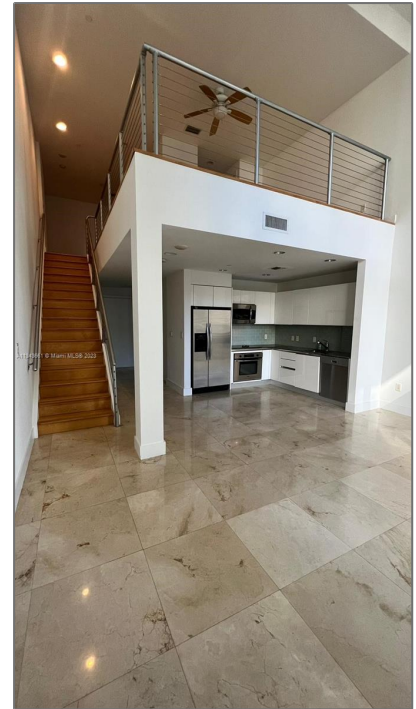

Residential Lease For Rent

1,000 Sqft - 1050 BRICKELL AV # 618, Miami,
Florida 33131

Basic [Details](#)

Property Type:	Residential Lease
Listing Type:	For Rent
Listing ID:	A11343661
Price:	\$3,200
Bedrooms:	1
Bathrooms:	2
Square Footage:	1,000 Sqft
Year Built:	2008