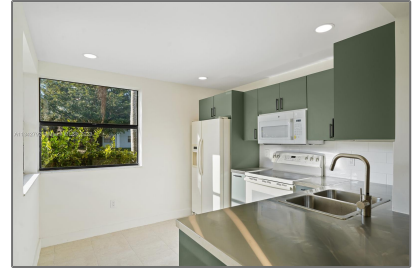

Residential Lease For Rent

960 Sqft - 1160 Washington Cir # 1160F,
Homestead, Florida 33034

Basic [Details](#)

Property Type: **Residential Lease**

Listing Type: **For Rent**

Listing ID: **A11342792**

Price: **\$2,200**