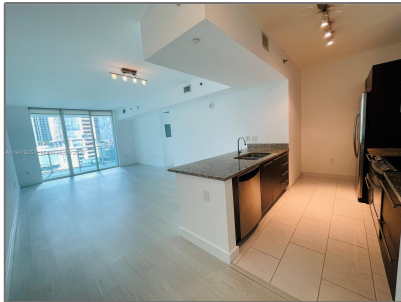

Residential Lease For Rent

774 Sqft - 950 Brickell Bay Dr # 1200, Miami, Florida 33131

Basic Details

Property Type: **Residential Lease**

Listing Type: **For Rent**

Listing ID: **A11341625**

Price: **\$3,200**

City: **Miami**

Zipcode: **33131**

Street: **950 Brickell Bay Dr
1200**

Building Name: **THE PLAZA 851
BRICKELL CO**

Floor Number: **0**

Longitude: **W81° 48' 36.7"**

Features

✓ Swimming Pool: **Heated**