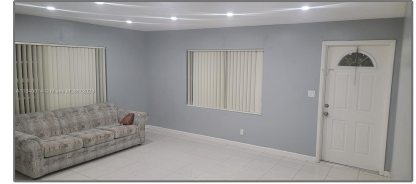

Residential Lease For Rent

1,751 Sqft - 922 N 22nd Ave # 1, Hollywood,
Florida 33020

Basic [Details](#)

Property Type:	Residential Lease
Listing Type:	For Rent
Listing ID:	A11340014
Price:	\$1,500
Bedrooms:	1
Bathrooms:	1
Square Footage:	1,751 Sqft
Year Built:	1957
Lot Area:	6,138 Sqft