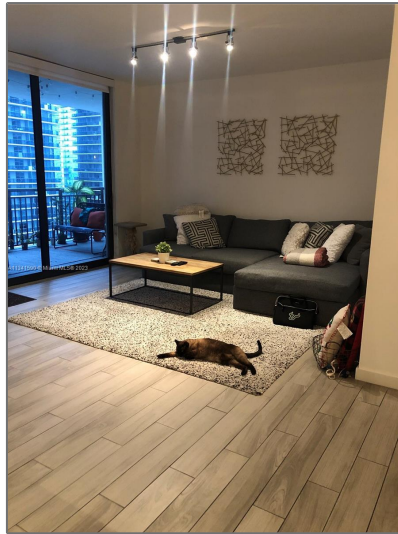

Residential Lease For Rent

760 Sqft - 999 SW 1st Ave # 2801, Miami, Florida 33130

Basic [Details](#)

Property Type: **Residential Lease**

Listing Type: **For Rent**

Listing ID: **A11341590**

Price: **\$3,000**

✓ Furnished: **Unfurnished**

Building Name: **NINE AT MARY
BRICKELL VII**

Floor Number: **0**

Longitude: **W81° 48' 19.3"**

Latitude: **N25° 45' 54.2"**

Agent [Info](#)

Daniel Lombardi

☎ (305) 695-1600