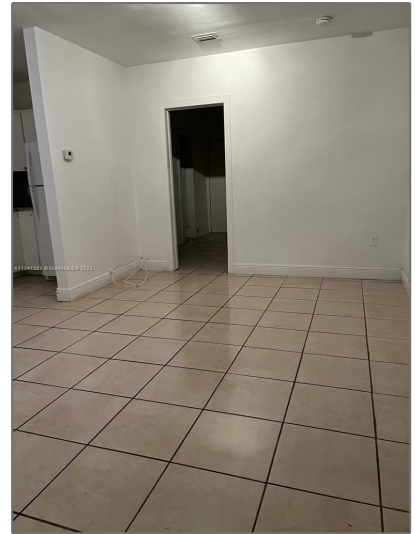

Residential Lease For Rent

650 Sqft - 740 84th St # 2, Miami Beach, Florida
33141

Basic [Details](#)

Property Type: **Residential Lease**

Listing Type: **For Rent**

Listing ID: **A11341289**

Price: **\$1,750**

Bedrooms: **1**

Bathrooms: **1**

Square Footage: **650 Sqft**

Year Built: **1950**

Lot Area: **5,650 Sqft**

Address [Map](#)

Country: **US**

State: **FL**

County: **Miami-Dade County**

City: **Miami Beach**

Zipcode: **33141**

Features

Furnished:

[Unfurnished](#)

Street: **740 84th St # 2**

Building Name: **BISCAYNE BCH
SUB**