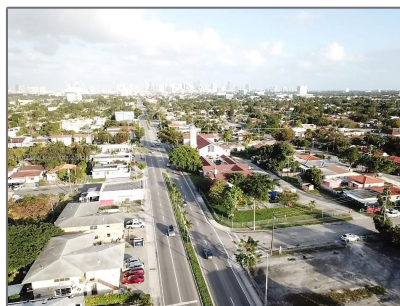

Commercial Land For Sale

- 20 SW 34th Ave, Miami, Florida 33135

Basic [Details](#)

Property Type: **Commercial Land**

Listing Type: **For Sale**

Listing ID: **A11045884**

Price: **\$1,400,000**

Lot Area: **14,521 Sqft**

Address [Map](#)

Country: **US**

State: **FL**

County: **Miami-Dade County**

City: **Miami**

Zipcode: **33135**

Street: **20 SW 34th Ave**

Building Name: **KIRKLAND
HEIGHTS AMD**