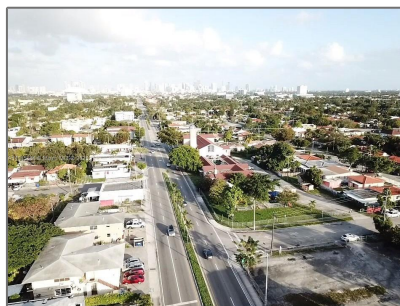

Commercial Land For Sale

- 20 SW 34th Ave, Miami, Florida 33135

Basic [Details](#)

Property Type: **Commercial Land**

Listing Type: **For Sale**

Listing ID: **A11045884**

Price: **\$1,400,000**

Lot Area: **14,521 Sqft**

Address [Map](#)

Country: **US**

State: **FL**

County: **Miami-Dade County**

City: **Miami**

Zipcode: **33135**

Street: **20 SW 34th Ave**

Building Name: **KIRKLAND
HEIGHTS AMD**